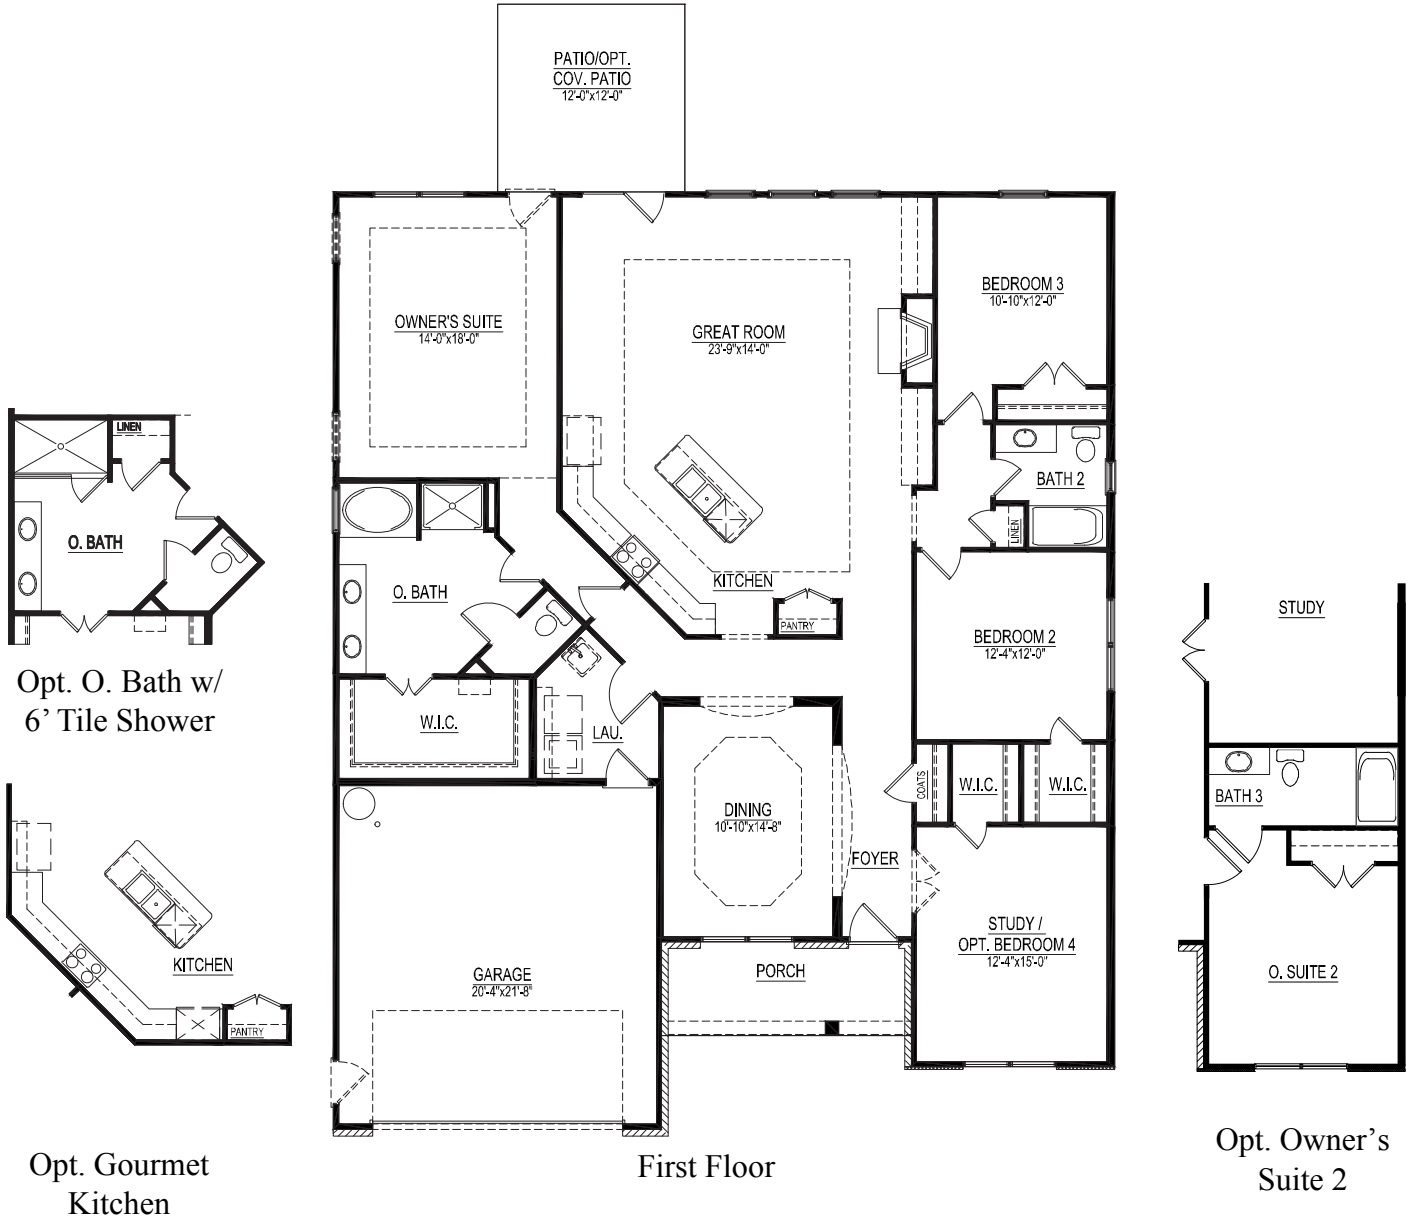

SHEFFIELD

Monarch Series

2,297 sq. ft. +/-

3 - 4 Bedrooms

2 - 3 Baths

1st Floor - 2,297 sq. ft. +/-

2nd Floor - n/a +/-

Total Sq. Ft. - 2,297 +/-

SHEFFIELD

Monarch Series

2,297 sq. ft. +/-

Opt. Owner's Suite 2

First Floor

Opt. Gourmet Kitchen

3 - 4 Bedrooms
 2 - 3 Baths
 1st Floor - 2,297 sq. ft. +/-
 2nd Floor - n/a +/-
 Total Sq. Ft. - 2,297 +/-

In the interest of continuous improvement and to meet ever changing market conditions, the Builder reserves the right to modify the plans, specifications and products without notice obligation. All dimensions and/or square footage representations are approximate and subject to change without notice obligation. This is the artist's conception with optional shutters, gutters, brick work, stone and landscaping shown and should not be relied on as actual elevations and floor plans. Refer to Builder specifications for your particular community. 121324