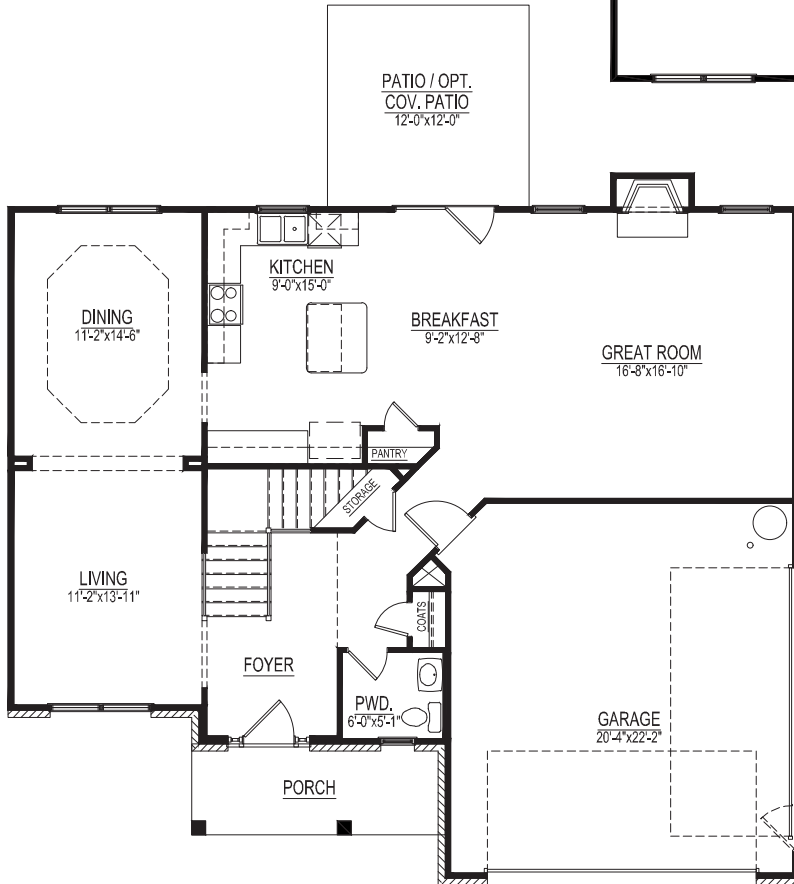

ELEV. C

KINGSTON

Monarch Series

2,671 sq. ft. +/-

ELEV. A

ELEV. B

ELEV. D

4 Bedrooms
2.5 Baths

1st Floor - 1,186 sq. ft. +/-
2nd Floor - 1,485 sq. ft. +/-
Total Sq. Ft. - 2,671 +/-

KINGSTON

Monarch Series

2,671 sq. ft. +/-

Opt. O. Bath
w/ 6' Tile
Shower

Second Floor

First Floor

4 Bedrooms

2.5 Baths

1st Floor - 1,186 sq. ft. +/-

2nd Floor - 1,485 sq. ft. +/-

Total Sq. Ft. - 2,671 +/-

In the interest of continuous improvement and to meet ever changing market conditions, the Builder reserves the right to modify the plans, specifications and products without notice obligation. All dimensions and/or square footage representations are approximate and subject to change without notice obligation. This is the artist's conception with optional shutters, gutters, brick work, stone and landscaping shown and should not be relied on as actual elevations and floor plans. Refer to Builder specifications for your particular community. 121324