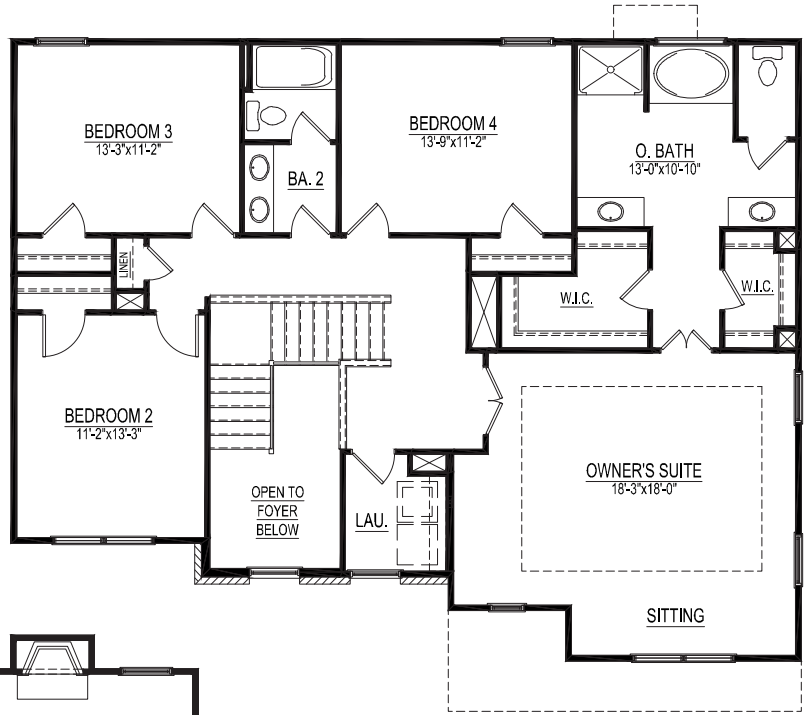

ELEV. C

KINGSTON

Monarch Series

2,671 sq. ft. +/-

ELEV. A

ELEV. B

ELEV. D

4 Bedrooms
2.5 Baths

1st Floor - 1,186 sq. ft. +/-
2nd Floor - 1,485 sq. ft. +/-
Total Sq. Ft. - 2,671 +/-

KINGSTON

Monarch Series

2,671 sq. ft. +/-

Opt. O. Bath
w/ 6' Tile
Shower

Second Floor

First Floor

4 Bedrooms

2.5 Baths

1st Floor - 1,186 sq. ft. +/-

2nd Floor - 1,485 sq. ft. +/-

Total Sq. Ft. - 2,671 +/-

In the interest of continuous improvement and to meet ever changing market conditions, the Builder reserves the right to modify the plans, specifications and products without notice obligation. All dimensions and/or square footage representations are approximate and subject to change without notice obligation. This is the artist's conception with optional shutters, gutters, brick work, stone and landscaping shown and should not be relied on as actual elevations and floor plans. Refer to Builder specifications for your particular community. 121324