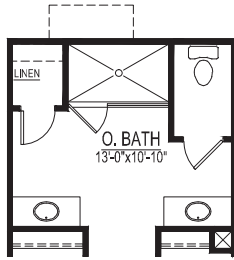

ELEV. C

KINGSTON

Monarch Series

2,671 sq. ft. +/-

ELEV. A

ELEV. B

ELEV. D

4 Bedrooms
2.5 Baths

1st Floor - 1,186 sq. ft. +/-
2nd Floor - 1,485 sq. ft. +/-
Total Sq. Ft. - 2,671 +/-

KINGSTON

Monarch Series

2,671 sq. ft. +/-

Opt. O. Bath
w/ 6' Tile
Shower

Second Floor

First Floor

4 Bedrooms

2.5 Baths

1st Floor - 1,186 sq. ft. +/-

2nd Floor - 1,485 sq. ft. +/-

Total Sq. Ft. - 2,671 +/-

In the interest of continuous improvement and to meet ever changing market conditions, the Builder reserves the right to modify the plans, specifications and products without notice obligation. All dimensions and/or square footage representations are approximate and subject to change without notice obligation. This is the artist's conception with optional shutters, gutters, brick work, stone and landscaping shown and should not be relied on as actual elevations and floor plans. Refer to Builder specifications for your particular community. 121324