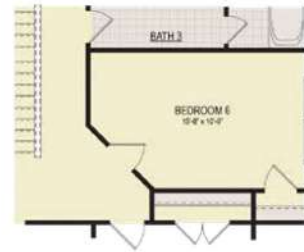

COLFAX

Noble Series

3,114 sq. ft. +/-

ELEV. A

ELEV. B

ELEV. C

ELEV. D

ELEV. E

5 - 6 Bedrooms
 3 Baths
 1st Floor - 1,398 sq. ft. +/-
 2nd Floor - 1,716 sq. ft. +/-
 Total Sq Ft. - 3,114 sq. ft. +/-

COLFAX

Noble Series

3,114 sq. ft. +/-

Second Floor

Opt. Owner's Bath

Opt. Bedroom 6

First Floor

Opt. Study

Opt. Great Room Triple Windows

5 - 6 Bedrooms
 3 Baths
 1st Floor - 1,398 sq. ft. +/-
 2nd Floor - 1,716 sq. ft. +/-
 Total Sq Ft. - 3,114 sq. ft. +/-

In the interest of continuous improvement and to meet ever changing market conditions, the Builder reserves the right to modify the plans, specifications and products without notice obligation. All dimensions and/or square footage representations are approximate and subject to change without notice obligation. This is the artist's conception with optional shutters, gutters, brick work, stone and landscaping shown and should not be relied on as actual elevations and floor plans. Refer to Builder specifications for your particular community. 031026