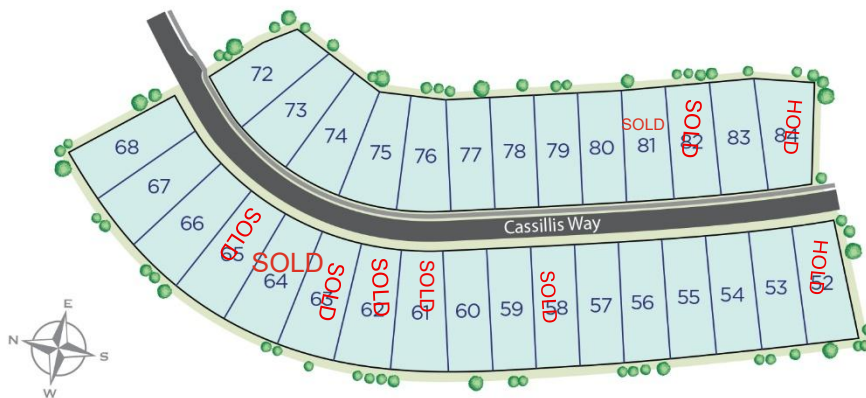

DILLON RIDGE

PHASE 4

Map is an artist's rendering and for presentation purposes only. P#4: 020926

Firm: Royal Homes Realty of NC, LLC
Agent: Jonathan Durham
Cell: 336.213.9893
jonathan.rhnc@gmail.com
www.royalhomesofnc.com