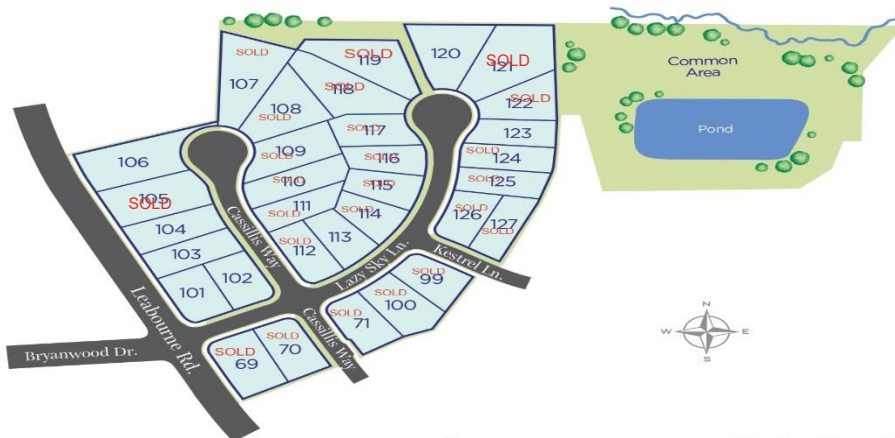

DILLON RIDGE

PHASE 1

Map is an artist's rendering and for presentation purposes only. 021225

Firm: Royal Homes Realty of NC, LLC
Agent: Jonathan Durham
Cell: 336.213.9893
jonathan.rhnc@gmail.com
www.royalhomesofnc.com