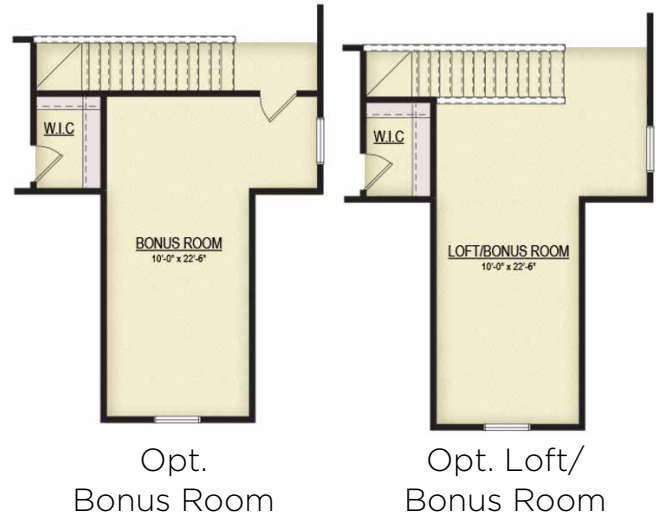

ELEV. B

CHATHAM

Noble Series

2,740 sq. ft. +/-

ELEV. A

ELEV. C

ELEV. D

4 Bedrooms
2.5 Baths
1st Floor - 1,312 sq. ft. +/-
2nd Floor - 1,428 sq. ft. +/-
Total Sq. Ft. - 2,740 +/-

CHATHAM

Noble Series

2,740 sq. ft. +/-

4 Bedrooms
 2.5 Baths
 1st Floor - 1,312 sq. ft. +/-
 2nd Floor - 1,428 sq. ft. +/-
 Total Sq. Ft. - 2,740 +/-

In the interest of continuous improvement and to meet ever changing market conditions, the Builder reserves the right to modify the plans, specifications and products without notice obligation. All dimensions and/or square footage representations are approximate and subject to change without notice obligation. This is the artist's conception with optional shutters, gutters, brick work, stone and landscaping shown and should not be relied on as actual elevations and floor plans. Refer to Builder specifications for your particular community. 040826