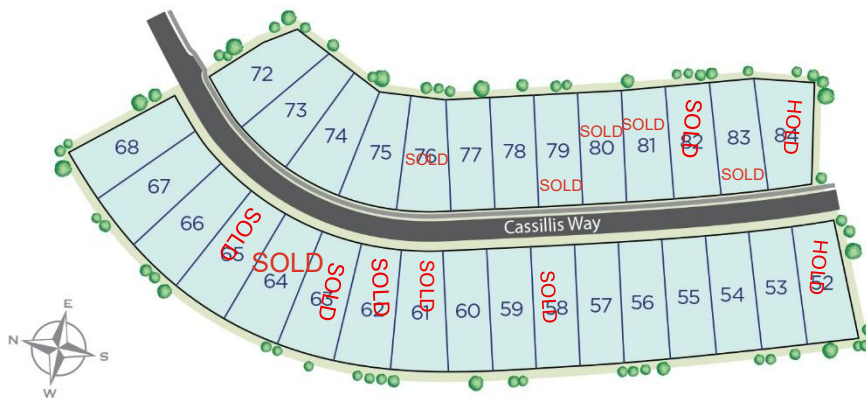

DILLON RIDGE

PHASE 4

Map is an artist's rendering and for presentation purposes only. Plot: 020926

Firm: Royal Homes Realty of NC, LLC
Agent: Jonathan Durham
Cell: 336.213.9893
jonathan.rhnc@gmail.com
www.royalhomesofnc.com