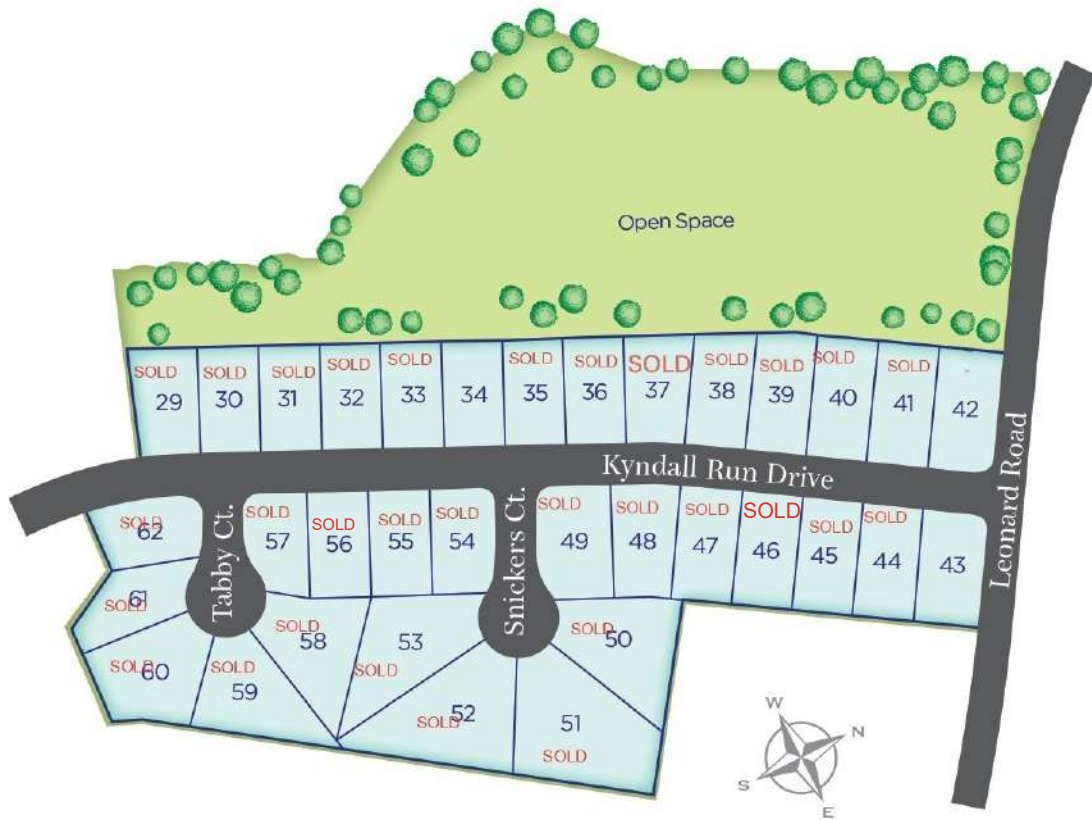

# KYNDALL RUN

Map is an artist's rendering and for presentation purposes only. 082823