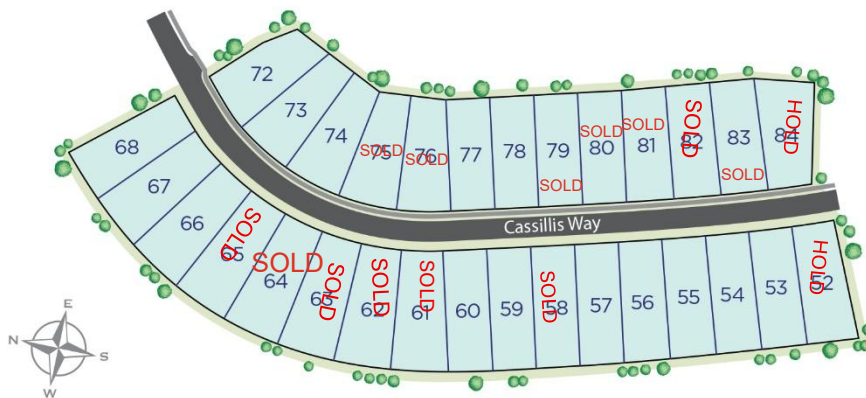

DILLON RIDGE

PHASE 4

Map is an artist's rendering and for presentation purposes only. Plot: 020926

Firm: Royal Homes Realty of NC, LLC
Agent: Jonathan Durham
Cell: 336.213.9893
jonathan.rhnc@gmail.com
www.royalhomesofnc.com