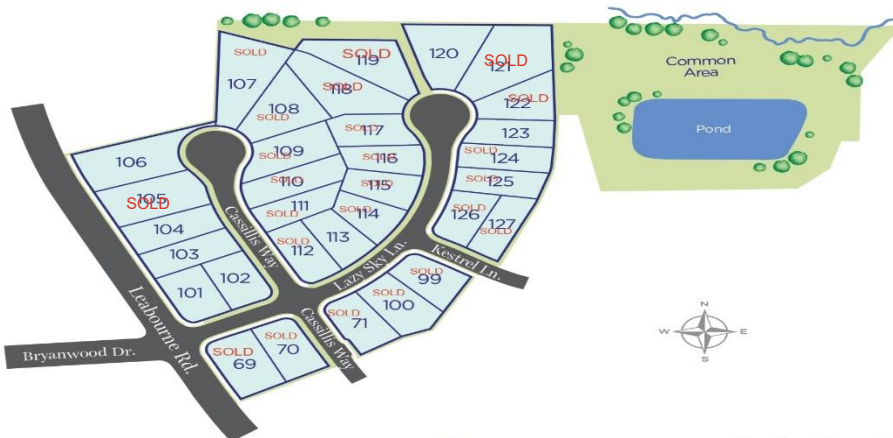

DILLON RIDGE

PHASE 1

Map is an artist's rendering and for presentation purposes only. 021225

Firm: Royal Homes Realty of NC, LLC
Agent: Jonathan Durham
Cell: 336.213.9893
jonathan.rhnc@gmail.com
www.royalhomesofnc.com